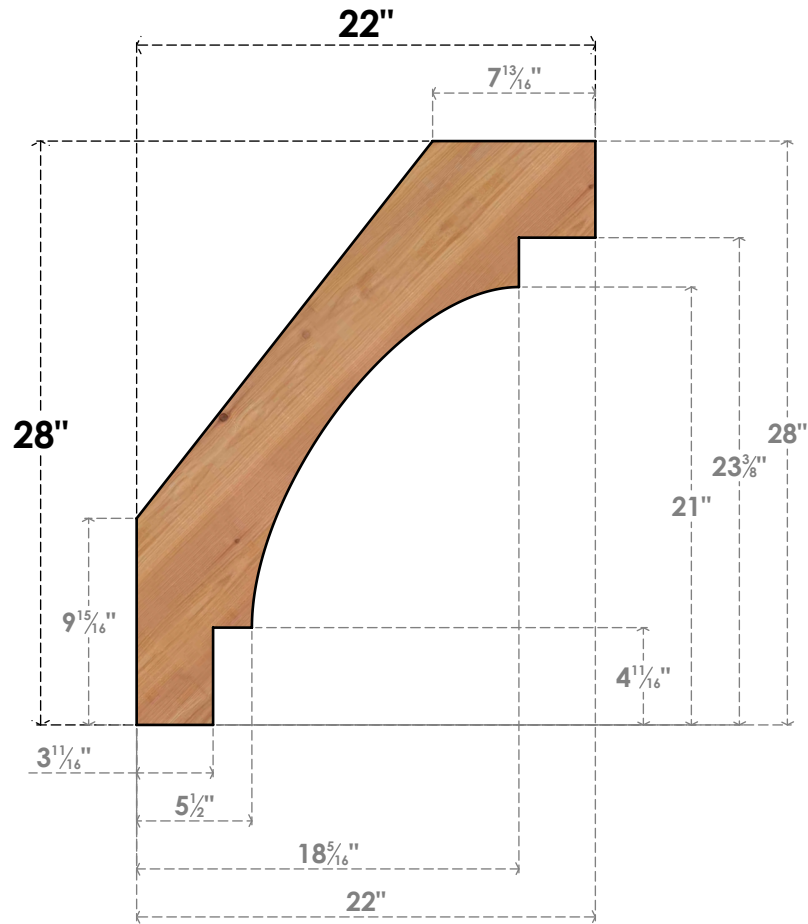

# BRC06X22X28MRC00SWR

5 1/2"W X 22"D X 28"H MERCED SMOOTH BRACE, WESTERN RED CEDAR

**SIDE**

**FRONT**

EKENA MILLWORK  
 2300 WEST MAIN ST.  
 CLARKSVILLE, TX 75426  
 TOLL FREE: 866-607-0453  
 WWW.EKENAMILLWORK.COM