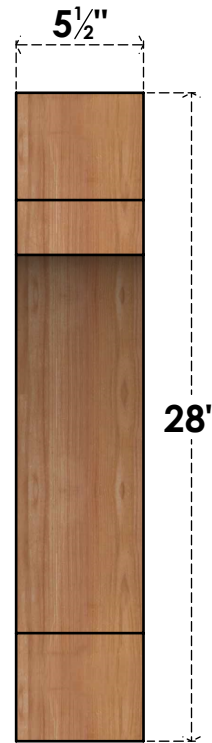

# BRC06X22X28MRC00SWR

5 1/2"W X 22"D X 28"H MERCED SMOOTH BRACE, WESTERN RED CEDAR

**SIDE**

**FRONT**

EKENA MILLWORK  
 2300 WEST MAIN ST.  
 CLARKSVILLE, TX 75426  
 TOLL FREE: 866-607-0453  
 WWW.EKENAMILLWORK.COM

**NOTES**

1. INSTALLATION TO BE COMPLETED IN ACCORDANCE WITH MANUFACTURER'S SPECIFICATIONS.
2. DRAWING MAY NOT BE TO SCALE
3. THIS DRAWING IS INTENDED FOR DESIGN AND PLANNING PURPOSES ONLY.
4. ALL INFORMATION CONTAINED HEREIN WAS CURRENT AT THE TIME OF DEVELOPMENT BUT MUST BE REVIEWED AND APPROVED BY THE PRODUCT MANUFACTURER TO BE CONSIDERED ACCURATE.
5. PRODUCTS ARE NOT KILN DRIED. THIS ITEM IS UNIQUE AND WILL CONTAIN THE NATURAL VARIATIONS THAT THE WOOD SPECIES OFFERS. THIS MAY RESULT IN VARIATIONS UP TO 1/4"